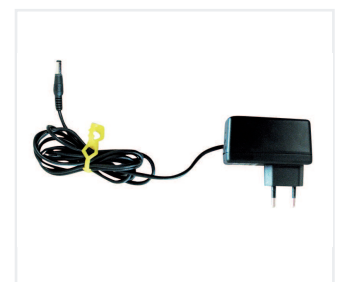

yellow or blue	horizontal / vertical 15°	10 - 30 V DC	mittl. with completely discharged battery 0,5 A
ca. 16 hrs	LED guide light element 100 x 90 x 25 mm	transport and storage case 260 x 160 x 125 mm	kg 2,5 kg

Synchros

Ref. No.

Mobile LED Sequential Hazard Set 12/24V, yellow, cpl. 141 060-1
 Mobile LED Sequential Hazard Set 12/24V, blue, cpl.
 each set consisting of:
 5 LED guide light elements yellow resp. blue
 1 transport and charging box with
 1 charging cable with 2-pole vehicle plug

Accessories and Spare parts

Ref. No.

Mains charger for 230 V 070 157-1
 Mains charger, UK version (not illustrated) 070 157-2
 Guide light element yellow for Synchros 241 060-1
 Guide light element blue for Synchros 241 060-2
 Charging cable for Synchros with straight plug 400 225-2

Single element

Blue version

Charging cable

Mains charger