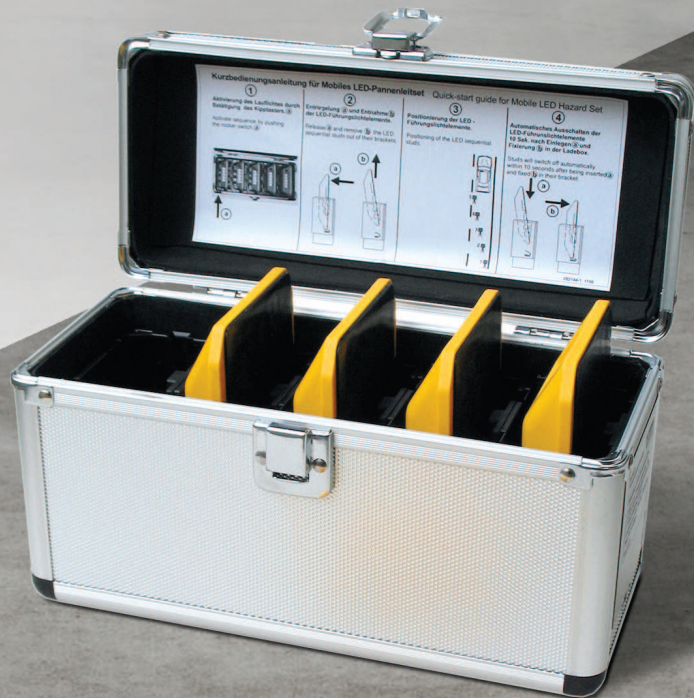

Synchros

- Early recognition of danger spots
- Synchronized light sequence to ensure safe passing of the hazardous spot
- Space saving placement in compact storage and charging box
- Charger cable with 2-pole vehicle plug

yellow or blue	horizontal / vertical 15°	10 - 30 V DC	mittl. with completely discharged battery 0,5 A
ca. 16 hrs	LED guide light element 100 x 90 x 25 mm	transport and storage case 260 x 160 x 125 mm	kg 2,5 kg

Synchros

Ref. No.

Mobile LED Sequential Hazard Set 12/24V, yellow, cpl. 141 060-1
 Mobile LED Sequential Hazard Set 12/24V, blue, cpl.
 each set consisting of:
 5 LED guide light elements yellow resp. blue
 1 transport and charging box with
 1 charging cable with 2-pole vehicle plug

Single element

Blue version

Charging cable

Mains charger