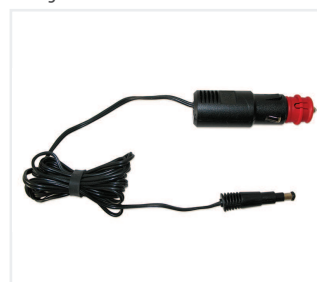

yellow or blue	horizontal / vertical 15°	10 - 30 V DC	mittl. with completely discharged battery 0,5 A
ca. 16 hrs	LED guide light element 100 x 90 x 25 mm	transport and storage case 260 x 160 x 125 mm	kg 2,5 kg

Synchros

Ref. No.

Mobile LED Sequential Hazard Set 12/24V, yellow, cpl. 141 060-1
 Mobile LED Sequential Hazard Set 12/24V, blue, cpl.
 each set consisting of:
 5 LED guide light elements yellow resp. blue
 1 transport and charging box with
 1 charging cable with 2-pole vehicle plug

Accessories and Spare parts

Ref. No.

Mains charger for 230 V 070 157-1
 Mains charger, UK version (not illustrated) 070 157-2
 Guide light element yellow for Synchros 241 060-1
 Guide light element blue for Synchros 241 060-2
 Charging cable for Synchros with straight plug 400 225-2

Single element

Blue version

Charging cable

Mains charger